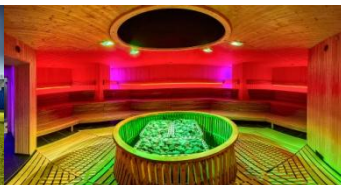

<b>Accommodation</b>	<b>Hotel</b>	<b>Capacity</b>
	Hotel River Side/ NTC PP	17 x Double Room, 2 x Suite
	Hotel Seasons / AQC PP	30 x Double room, 5 x Suite
	Hotel Mountain View/ AQC PP	35 x Double room, 4 x Suite
<b>Meals</b>	<p>* we can create menu according your needs</p> <p>* meals are served in privat restaurant</p>	
<b>Match organization</b>	** depends on quality of opponent team, transfer distance and match destination	
<b>Regeneration</b>		
<b>AQUA PACKET</b>	Entry to all indoor and outdoor pools in the water park: outdoor thermal pools, Blue Sapphire pools with, Blue Diamond pools with drink bars, Mayan pyramid (summer operation), 50m indoor swimming pool, water slides, children's pool Treasure Island	
<b>VITAL PACKET</b>	Vital world: Fire & Water Wellness & Spa 8 saunas and inhalations (ceremonial, salt, mint, dry and infra saunas and flower, herb and salt inhalations), Ice Cave, leisure and party rooms with waterbeds, sanarium, whirlpool, Snow Paradise, tepidarium. Entry to all indoor and outdoor pools in the water park: outdoor thermal pools, Blue Sapphire pools with Laser show, Blue Diamond pools with drink bars, Mayan pyramid (summer only), Fitness Centre + Indoor 50m pool, steam sauna, water slides, children's pool, steam room, new Treasure Island children's pool.	
<b>Leisure activities</b>	Rope center	50€/hour
	Segway	3€/pearson
	Trampoline	1€/5 min
	Beach volleybal	10€/hour
	Bedminton	10€/hour
	Beach football	10€/hour
	Aqua zorbing	2€/5min
	Aqua roller	2€/5min
	Tennis	4€/hour
<b>Other services</b>	Vine presentation and degustation	200 €
	Whisky presentation and degustation	300 €
	Cigar presentation and degustation	200 €
	DJ night	250 €
	Barman show	120 €
	Casino and Poker	300 €